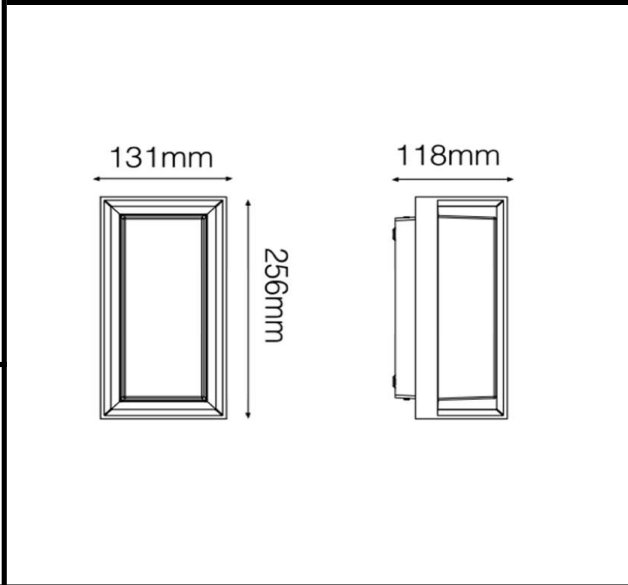

Sovitron Interior Pvt.Ltd.

Model Name	SILAS-R4230 Wall Light/DL-OUC-R4230-11
Description	Wall light

Technical description	Image
-----------------------	-------

Dimension	L=256mm,W=131mm H=118mm
Frame	Aluminium Die-cast
Color Tempertaure	3000K
Power	6W
Total Luminous Flux	400 lm
Efficacy	66.6 lm/W
IP rating	65
Beam angle	140°
Color Rendering	≥80
Mounting	Surface
Optics	Pressed borosilicate glass
Dimming	NON-Dimmable
Operating Voltage	220-240 VAC
Standard Lifetime	L70 minimum at 50,000 burning hours

Dimension diagram

Remarks:-

Address: Plot #7 Saroorpur-Nangla Industrial Area,Ballabgharh-Sohna Road,Faridabad-121005
Email: info@sovitron.com